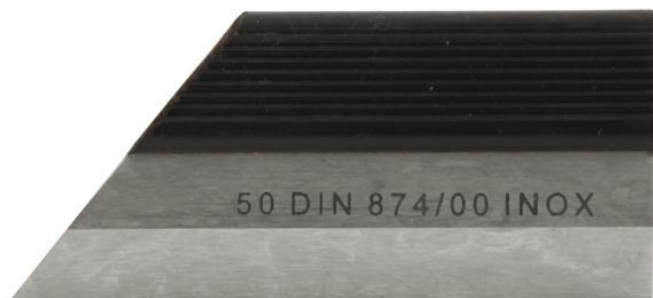

Product details

| | |
|----------------|---------------|
| Item no. | 10425050 |
| EAN | 5708004017097 |
| Customs tariff | 9017203900 |
| Sales Quantity | 1 |

Product specifications

| | |
|--------------|---------------|
| Barcode | 5708004017097 |
| Gross weight | 0.040 kg |

Straight Edge Rules 50 MM DIN 874/00 (INOX)

10425050

- Hardened, ground and finely ground hairline measuring edge.
- 30° slope.
- DIN 874/00.
- Insulated plastic handle as protection against heat
- Stainless steel (INOX)
- With pointed end for checking also in corners, grooves, recesses etc.